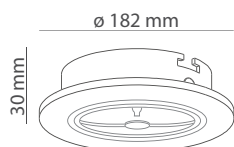

Dimensione foro ø150 mm
Cut hole sizes ø150 mm