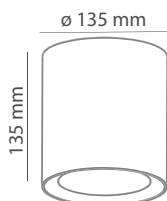

Lampada non inclusa
Lamp not included