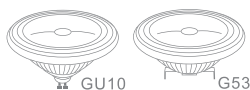

Ad incasso
Recessed

Lampada non inclusa
Lamp not included

Codice	Misure Lamp. (escl.)	Imballo/Pz	8028274
Code	Bulb size (excluded)	Pcs/Carton	Ean Code
DFQ150N3	AR111 max ϕ 111x78 mm	8	...105391