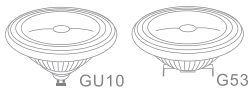

Adatto per
Suitable for