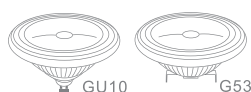

Adatto per
Suitable for