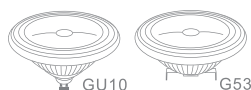

Adatto per
Suitable for

Lampada non inclusa
Lamp not included

Codice	Misure Lamp. (escl.)	Imballo/Pz	8028274
Code	Bulb size (excluded)	Pcs/Carton	Ean Code
DFQ135B	AR111 max $\varnothing$ 111x78 mm	10	...105421

Struttura in alluminio, verniciato nero
Aluminium body, black painted