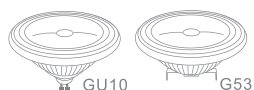

Adatto per
Suitable for