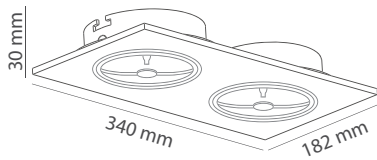

Misura esterna 170mm

Frame outer size 170 mm

Dimensione foro 160mm

Cut out size 160mm

Ad incasso

Recessed

Lampada non inclusa

Lamp not included

Misura esterna 147mm

Frame outer size 147 mm

Dimensione foro 130 mm

Cut out size 130 mm

Altezza 156 mm

Height 156 mm

Ad incasso

Recessed

AR111 Light fitting

Consumer Line

Struttura in alluminio, verniciato nero
Aluminium body, white painted

Dimensione foro 150x150 mm
Cut hole sizes 150x150 mm

Ad incasso
Recessed

Lampada non inclusa
Lamp not included

Codice	Misure Lamp. (escl.)	Imballo/Pz	8028274
Code	Bulb size (excluded)	Pcs/Carton	Ean Code
DFQ150N	AR111 max ϕ 111x78 mm	16	...105353

Dimensione foro 305x150 mm
Cut hole sizes 305x150 mm

Adatto per
Suitable for