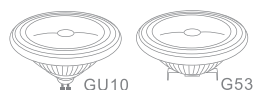

Codice	Misure Lamp. (escl.)	Imballo/Pz	8028274
Code	Bulb size (excluded)	Pcs/Carton	Ean Code
DFR150N	AR111 max ø 111x78 mm	16	...105339