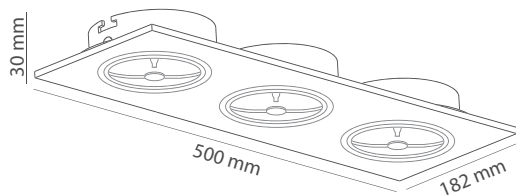

Misura esterna 147mm

Frame outer size 147 mm

Dimensione foro 130 mm

Cut out size 130 mm

Altezza 156 mm

Height 156 mm

Ad incasso

Recessed

AR111 Light fitting

Consumer Line

Struttura in alluminio, verniciato bianco
Aluminium body, white painted

Dimensione foro 150x150 mm
Cut hole sizes 150x150 mm

Adatto per
Suitable for

Ad incasso
Recessed

Lampada non inclusa
Lamp not included

Codice	Misure Lamp. (escl.)	Imballo/Pz	8028274
Code	Bulb size (excluded)	Pcs/Carton	Ean Code
DFQ150B	AR111 max ø 111x78 mm	16	...105346

Dimensione foro 305x150 mm
Cut hole sizes 305x150 mm

Adatto per
Suitable for

Ad incasso
Recessed

Lampada non inclusa
Lamp not included

Codice	Misure Lamp. (escl.)	Imballo/Pz	8028274
Code	Bulb size (excluded)	Pcs/Carton	Ean Code
DFQ150B2	AR111 max ø 111x78 mm	8	...105360

Dimensione foro 450x150 mm
Cut hole sizes 450x150 mm