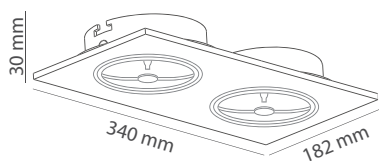

Misura esterna 170mm

Frame outer size 170 mm

Dimensione foro 160mm

Cut out size 160mm

Ad incasso

Recessed

Lampada non inclusa

Lamp not included

Misura esterna 147mm

Frame outer size 147 mm

Dimensione foro 130 mm

Cut out size 130 mm

Altezza 156 mm

Height 156 mm

Ad incasso

Recessed

AR111 Light fitting

Consumer Line

Struttura in alluminio, verniciato bianco
Aluminium body, white painted

Dimensione foro 150x150 mm
Cut hole sizes 150x150 mm

Adatto per
Suitable for

Ad incasso
Recessed

Lampada non inclusa
Lamp not included

Codice	Misure Lamp. (escl.)	Imballo/Pz	8028274
Code	Bulb size (excluded)	Pcs/Carton	Ean Code
DFQ150B	AR111 max ø 111x78 mm	16	...105346

Dimensione foro 305x150 mm
Cut hole sizes 305x150 mm

Adatto per
Suitable for