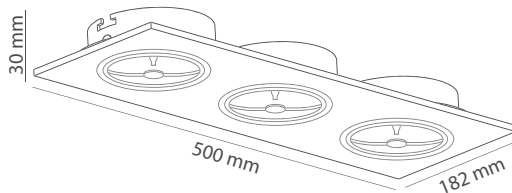

Misura esterna 147mm

Frame outer size 147 mm

Dimensione foro 130 mm

Cut out size 130 mm

Altezza 156 mm

Height 156 mm

Ad incasso

Recessed

AR111 Light fitting

Consumer Line

Struttura in alluminio, verniciato nero
Aluminium body, white painted

Dimensione foro 150x150 mm
Cut hole sizes 150x150 mm

Ad incasso
Recessed

Lampada non inclusa
Lamp not included

Codice	Misure Lamp. (escl.)	Imballo/Pz	8028274
Code	Bulb size (excluded)	Pcs/Carton	Ean Code
DFQ150N	AR111 max ϕ 111x78 mm	16	...105353

Dimensione foro 305x150 mm
Cut hole sizes 305x150 mm

Adatto per
Suitable for

Ad incasso
Recessed

Lampada non inclusa
Lamp not included

Codice	Misure Lamp. (escl.)	Imballo/Pz	8028274
Code	Bulb size (excluded)	Pcs/Carton	Ean Code
DFQ150N2	AR111 max ϕ 111x78 mm	8	...105377

Dimensione foro 450x150 mm
Cut hole sizes 450x150 mm