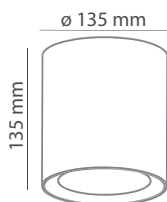

AR111 Light fitting

Consumer Line

Struttura in alluminio, verniciato bianco
Aluminium body, white painted

Lampada non inclusa
Lamp not included