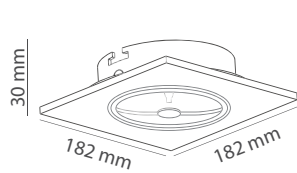

Misura esterna 170mm

Frame outer size 170 mm

Dimensione foro 160mm

Cut out size 160mm

Ad incasso

Recessed

Lampada non inclusa

Lamp not included

Misura esterna 147mm

Frame outer size 147 mm

Dimensione foro 130 mm

Cut out size 130 mm

Altezza 156 mm

Height 156 mm

Ad incasso

Recessed

Codice	Misure Lamp. (escl.)	Imballo/Pz	8028274
Code	Bulb size (excluded)	Pcs/Carton	Ean Code
DFQ150B	AR111 max ø 111x78 mm	16	...105346

Dimensione foro 305x150 mm
Cut hole sizes 305x150 mm

Adatto per
Suitable for

AR111 Light fitting

Consumer Line

Struttura in alluminio, verniciato nero
Aluminium body, white painted

Dimensione foro 150x150 mm
Cut hole sizes 150x150 mm

Ad incasso
Recessed

Lampada non inclusa
Lamp not included