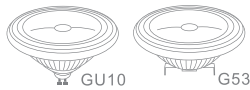

Ad incasso
Recessed

Lampada non inclusa
Lamp not included

Codice	Misure Lamp. (escl.)	Imballo/Pz	8028274
Code	Bulb size (excluded)	Pcs/Carton	Ean Code
DFQ150N2	AR111 max ϕ 111x78 mm	8	...105377