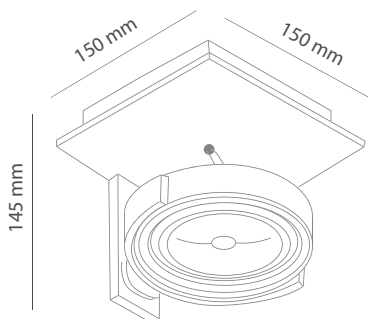

AR111 Light fitting

Consumer Line

Struttura in alluminio, verniciato bianco
Aluminium body, white painted

Adatto per
Suitable for

Ad incasso
Recessed
Lampada non inclusa
Lamp not included

Codice	Misure Lamp. (escl.)	Imballo/Pz	8028274
Code	Bulb size (excluded)	Pcs/Carton	Ean Code
DFX111B	AR111 max ø 111x78 mm	10	...105445

Struttura in alluminio, verniciato nero
Aluminium body, black painted

Adatto per
Suitable for

Ad incasso
Recessed
Lampada non inclusa
Lamp not included

Codice	Misure Lamp. (escl.)	Imballo/Pz	8028274
Code	Bulb size (excluded)	Pcs/Carton	Ean Code
DFX111N	AR111 max ø 111x78 mm	10	...105452