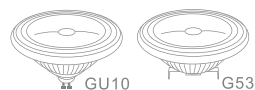

Ad incasso
Recessed

Lampada non inclusa
Lamp not included

Codice	Misure Lamp. (escl.)	Imballo/Pz	8028274
Code	Bulb size (excluded)	Pcs/Carton	Ean Code
DFQ150B2	AR111 max ø 111x78 mm	8	...105360