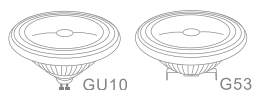

AR111 Light fitting

Consumer Line

Struttura in alluminio, verniciato bianco
Aluminium body, white painted

Lampada non inclusa
Lamp not included

Adatto per
Suitable for

Codice	Misure Lamp. (escl.)	Imballo/Pz	8028274
Code	Bulb size (excluded)	Pcs/Carton	Ean Code
DFR135B	AR111 max \varnothing 111x78 mm	10	...105407