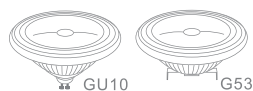

AR111 Light fitting

Consumer Line

Struttura in alluminio, verniciato bianco
Aluminium body, white painted

Dimensione foro 150x150 mm
Cut hole sizes 150x150 mm

Adatto per
Suitable for

Ad incasso
Recessed

Lampada non inclusa
Lamp not included