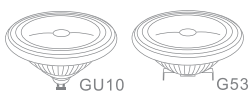

Adatto per
Suitable for