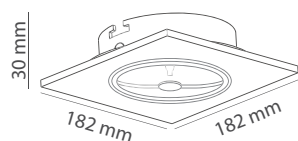

Misura esterna 170mm

Frame outer size 170 mm

Dimensione foro 160mm

Cut out size 160mm

Ad incasso

Recessed

Lampada non inclusa

Lamp not included

Misura esterna 147mm

Frame outer size 147 mm

Dimensione foro 130 mm

Cut out size 130 mm

Altezza 156 mm

Height 156 mm

Ad incasso

Recessed

Codice	Imballo/Pz	8028274
Code	Pcs/Carton	Ean Code
DLF920	20	...096439

Dimensione foro 165x460mm
Cut out size 165x460mm

Ad incasso
Recessed

Lampada non inclusa
Lamp not included

Codice	Imballo/Pz	8028274
Code	Pcs/Carton	Ean Code
DLF930	20	...096446

AR111 Light fitting

Consumer Line

Struttura in alluminio, verniciato bianco
Aluminium body, white painted

Dimensione foro 150x150 mm
Cut hole sizes 150x150 mm

Adatto per
Suitable for

Ad incasso
Recessed

Lampada non inclusa
Lamp not included