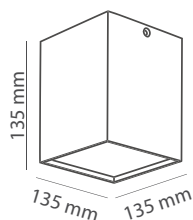

AR111 Light fitting

Consumer Line

Struttura in alluminio, verniciato bianco
Aluminium body, white painted

Adatto per
Suitable for

Lampada non inclusa
Lamp not included

Codice	Misure Lamp. (escl.)	Imballo/Pz	8028274
Code	Bulb size (excluded)	Pcs/Carton	Ean Code
DFQ135B	AR111 max $\varnothing$ 111x78 mm	10	...105421

Struttura in alluminio, verniciato nero
Aluminium body, black painted

Adatto per
Suitable for

Lampada non inclusa
Lamp not included

Codice	Misure Lamp. (escl.)	Imballo/Pz	8028274
Code	Bulb size (excluded)	Pcs/Carton	Ean Code
DFQ135N	AR111 max $\varnothing$ 111x78 mm	10	...105438