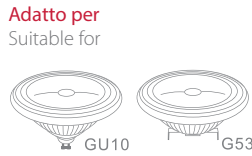

LED FITTING LIGHTS

LED Fitting Light

Premium Line

Misura interna 165mm
Frame inner size 165mm

Misura esterna 190mm
Frame outer size 190mm

Dimensione foro 170mm

Cut out size 170mm

Altezza 80mm

AR111 Light fitting

Consumer Line

Struttura in alluminio, verniciato nero
Aluminium body, white painted

Dimensione foro 150x150 mm
Cut hole sizes 150x150 mm

Ad incasso
Recessed

Lampada non inclusa
Lamp not included