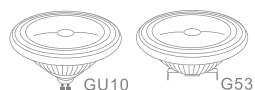

Codice	Misure Lamp. (escl.)	Imballo/Pz	8028274
Code	Bulb size (excluded)	Pcs/Carton	Ean Code
DFR150B	AR111 max ø 111x78 mm	16	...105322

Struttura in alluminio, verniciato nero
Aluminium body, black painted