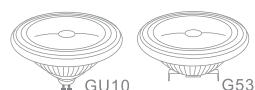

Ad incasso
Recessed

Lampada non inclusa
Lamp not included

Codice	Misure Lamp. (escl.)	Imballo/Pz	8028274
Code	Bulb size (excluded)	Pcs/Carton	Ean Code
DFQ150B3	AR111 max ø 111x78 mm	8	...105384