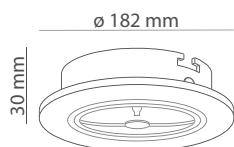

Misura esterna 147mm

Frame outer size 147 mm

Dimensione foro 130 mm

Cut out size 130 mm

Altezza 156 mm

Height 156 mm

Ad incasso

Recessed

AR111 Light fitting

Consumer Line

Struttura in alluminio, verniciato nero
Aluminium body, white painted

Dimensione foro 150x150 mm
Cut hole sizes 150x150 mm

Ad incasso
Recessed

Lampada non inclusa
Lamp not included

Codice	Misure Lamp. (escl.)	Imballo/Pz	8028274
Code	Bulb size (excluded)	Pcs/Carton	Ean Code
DFQ150N	AR111 max ϕ 111x78 mm	16	...105353

Dimensione foro 305x150 mm
Cut hole sizes 305x150 mm

Adatto per
Suitable for

AR111 Light fitting

Consumer Line

Struttura in alluminio, verniciato bianco
Aluminium body, white painted

Dimensione foro ø150 mm
Cut hole sizes ø150 mm

Ad incasso
Recessed

Lampada non inclusa
Lamp not included